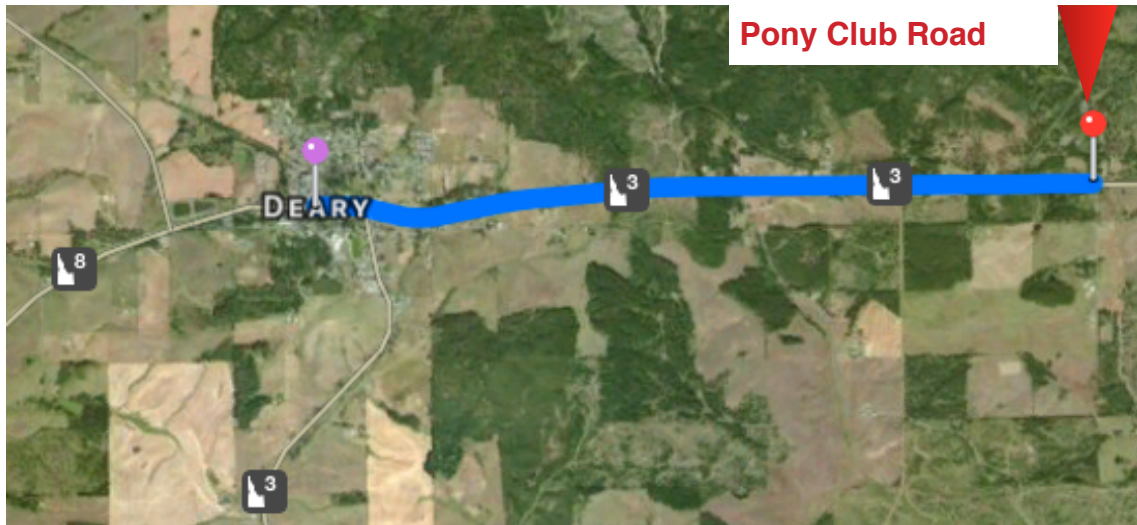

The Pony Club Grounds are located 3 miles (approximately 4 minutes) from Deary, Idaho at:

5408 Highway 8.

3 miles after you leave Deary, there will be a sign for the Pony Club Road on the left.

Make a sharp left turn into the grounds, and then a sharp right turn to face the gate.

Please adhere to notices on the gate.

Phone at the Grounds:

208-877-1381